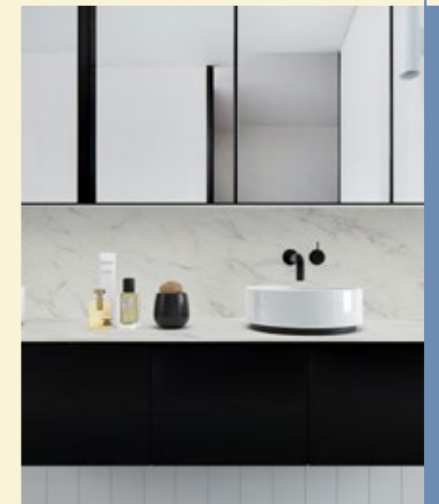

Streamlined modern worktop solution.

Blanc Carrara
LJC-MW 4365TS | White Core