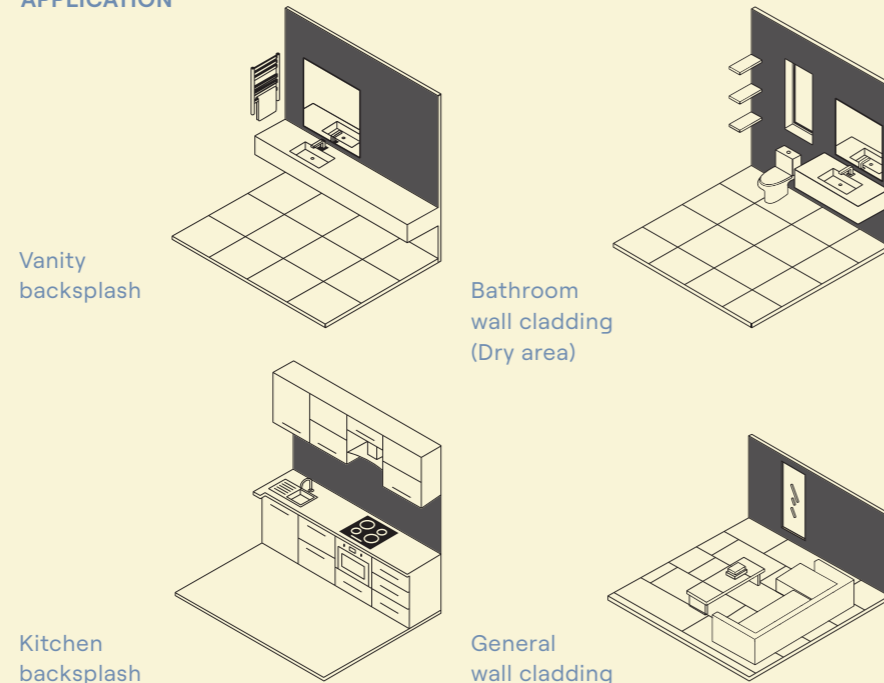

APPLICATION

OVERLAY | KITCHEN BACKSPLASH APPLICATION

Module panels are made for hassle free installation on both new and existing walls, it can be overlaid without the need for hacking.