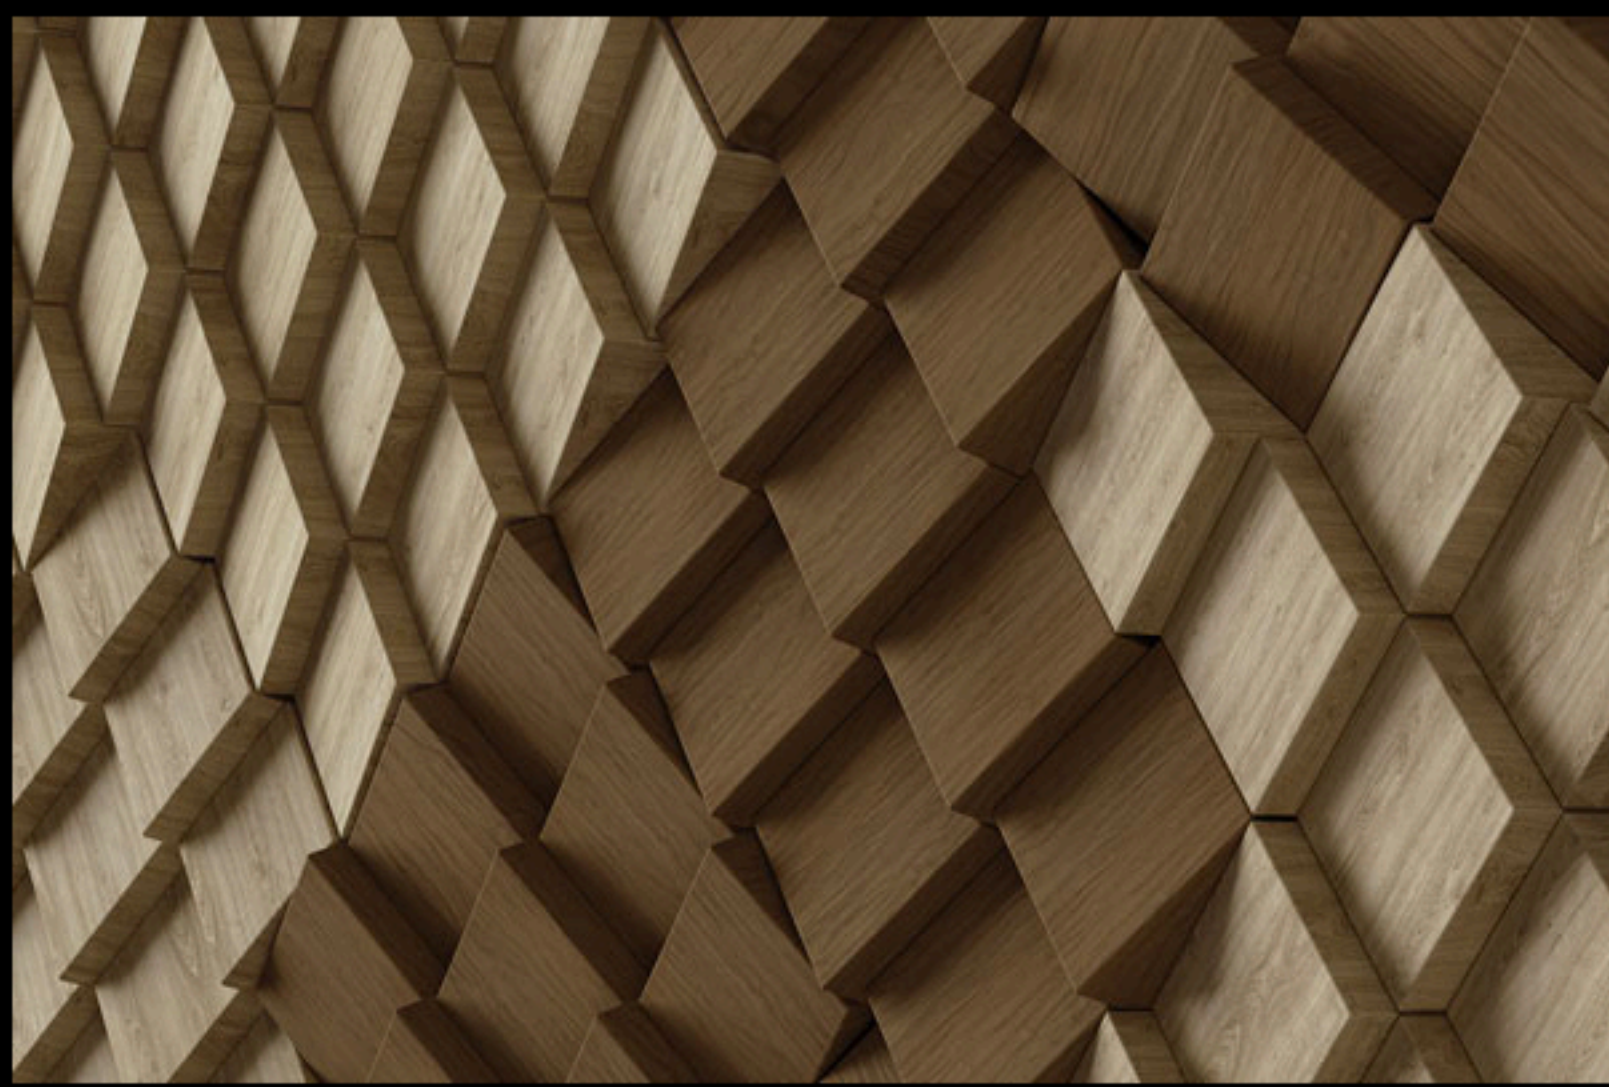

COVER EVERYTHING BY EDL

30 MAY 2014

EDL's Cover Everything laminates go beyond the surface to create inspiring experiences, one space at a time.

The multifaceted, three-dimensional nature of EDL's Cover Everything high pressure laminates is taken a step further with the entry of exciting new additions to the 2014 portfolio.

R-Series

EDL brings you one step closer to nature with the R-Series (Ridges-Series), which closely reflects the characteristics of wood thanks to its tactile grooves, asymmetrical forms and textures, and patterned grains.

Alevé

Still on nature, Alevé laminates are named after the ancient Alevé forest in Piedmont, Italy. One is invited to re-imagine one's natural environment with this collection. Available in 10 feet, the effect achieved is streamlined and seamless with reduced join lines.

Solid Appeal (Fine Matte)

Following the resurgence in demand for matte textures, EDL has introduced a new range of solid colours in a fine matte texture. The new range boasts no reflection and has a powdery finish.